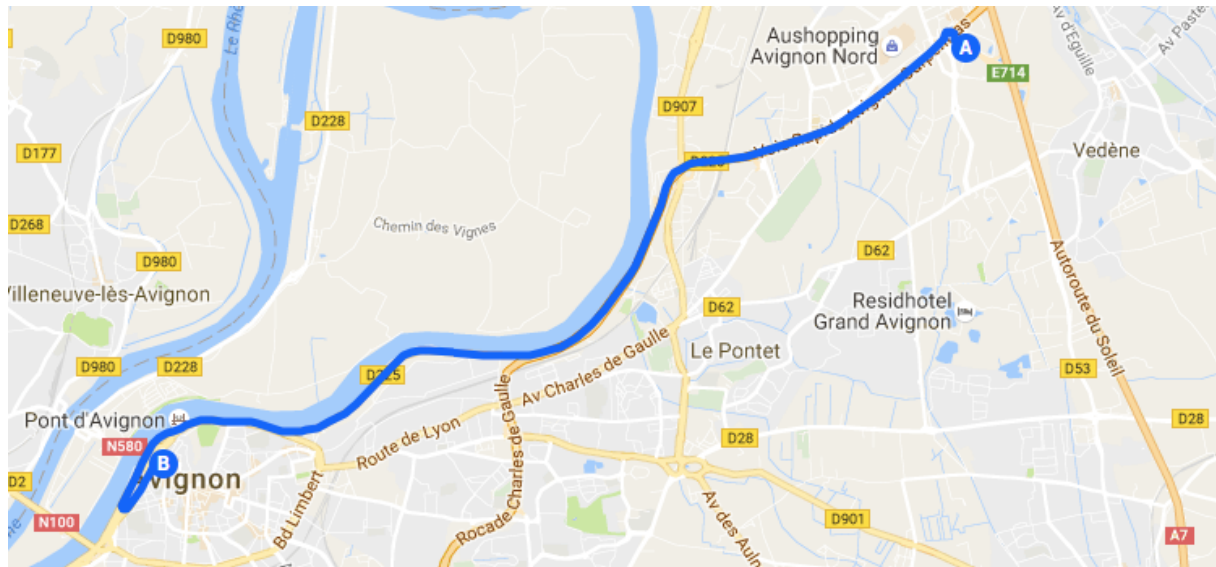

To get to the Hotel

Please find below the directions to get to the hotel by car:

From the TGV Train Station : follow the signs to 'Centre-Ville', then 'Place Crillon'

Hôtel d'Europe

12, Place Crillon, 84000 Avignon, France

Tel: +33 4 90 14 76 76

Fax: +33 4 90 14 76 71

From highway A7: exit at 'Avignon Nord', then follow the signs to 'Centre-Ville' and 'Place Crillon'

From highway A9: exit at 'Remoulins', then follow the signs to 'Avignon', then 'Centre-Ville', then 'Place Crillon'

GPS Coordinates: Latitude : 43.950131 / longitude : 4.8032718

Hôtel d'Europe

12, Place Crillon, 84000 Avignon, France

Tel: +33 4 90 14 76 76

Fax: +33 4 90 14 76 71