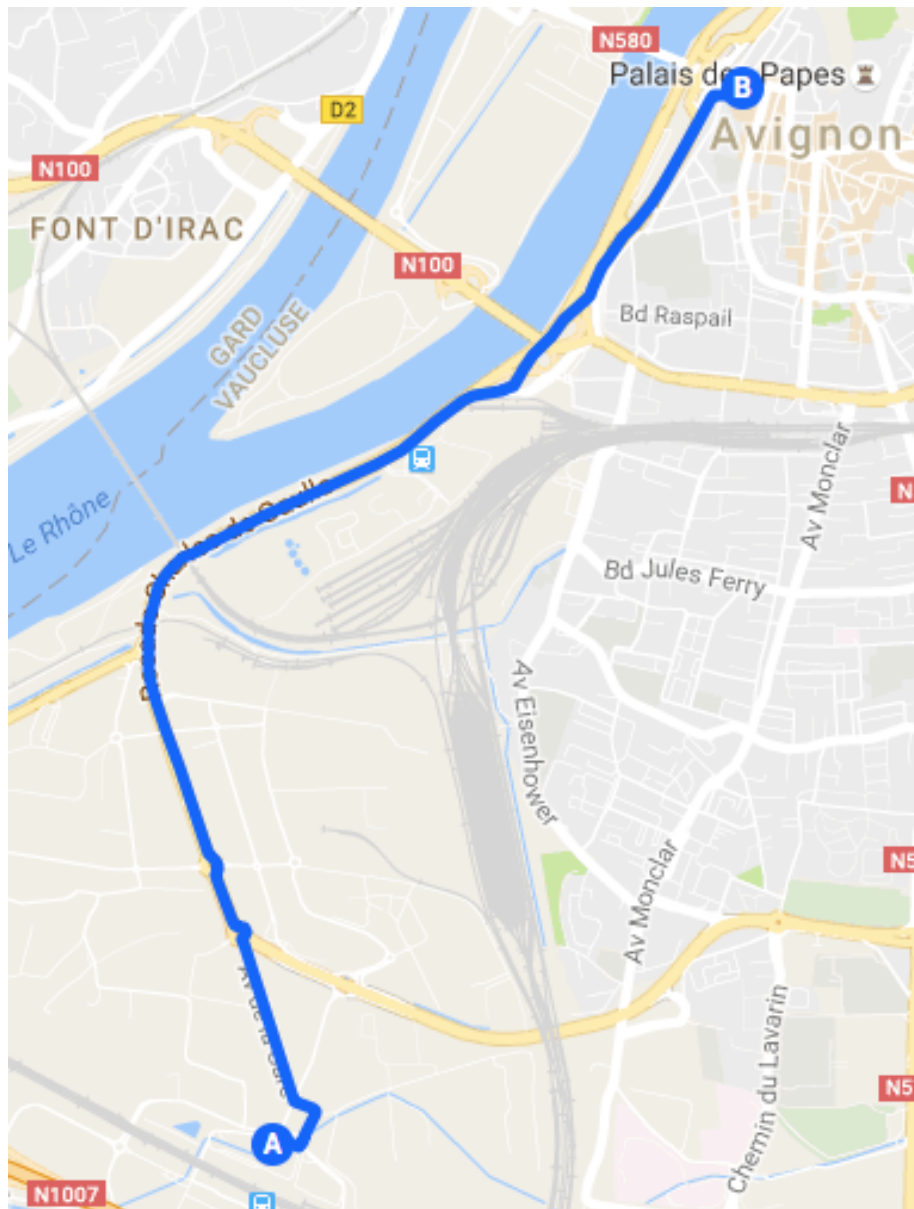

To get to the Hotel

Please find below the directions to get to the hotel by car:

From the TGV Train Station : follow the signs to 'Centre-Ville', then 'Place Crillon'

Hôtel d'Europe

12, Place Crillon, 84000 Avignon, France

Tel: +33 4 90 14 76 76

Fax: +33 4 90 14 76 71

From highway A7: exit at 'Avignon Nord', then follow the signs to 'Centre-Ville' and 'Place Crillon'

From highway A9: exit at 'Remoulins', then follow the signs to 'Avignon', then 'Centre-Ville', then 'Place Crillon'

GPS Coordinates: Latitude : 43.950131 / longitude : 4.8032718

Hôtel d'Europe

12, Place Crillon, 84000 Avignon, France

Tel: +33 4 90 14 76 76

Fax: +33 4 90 14 76 71